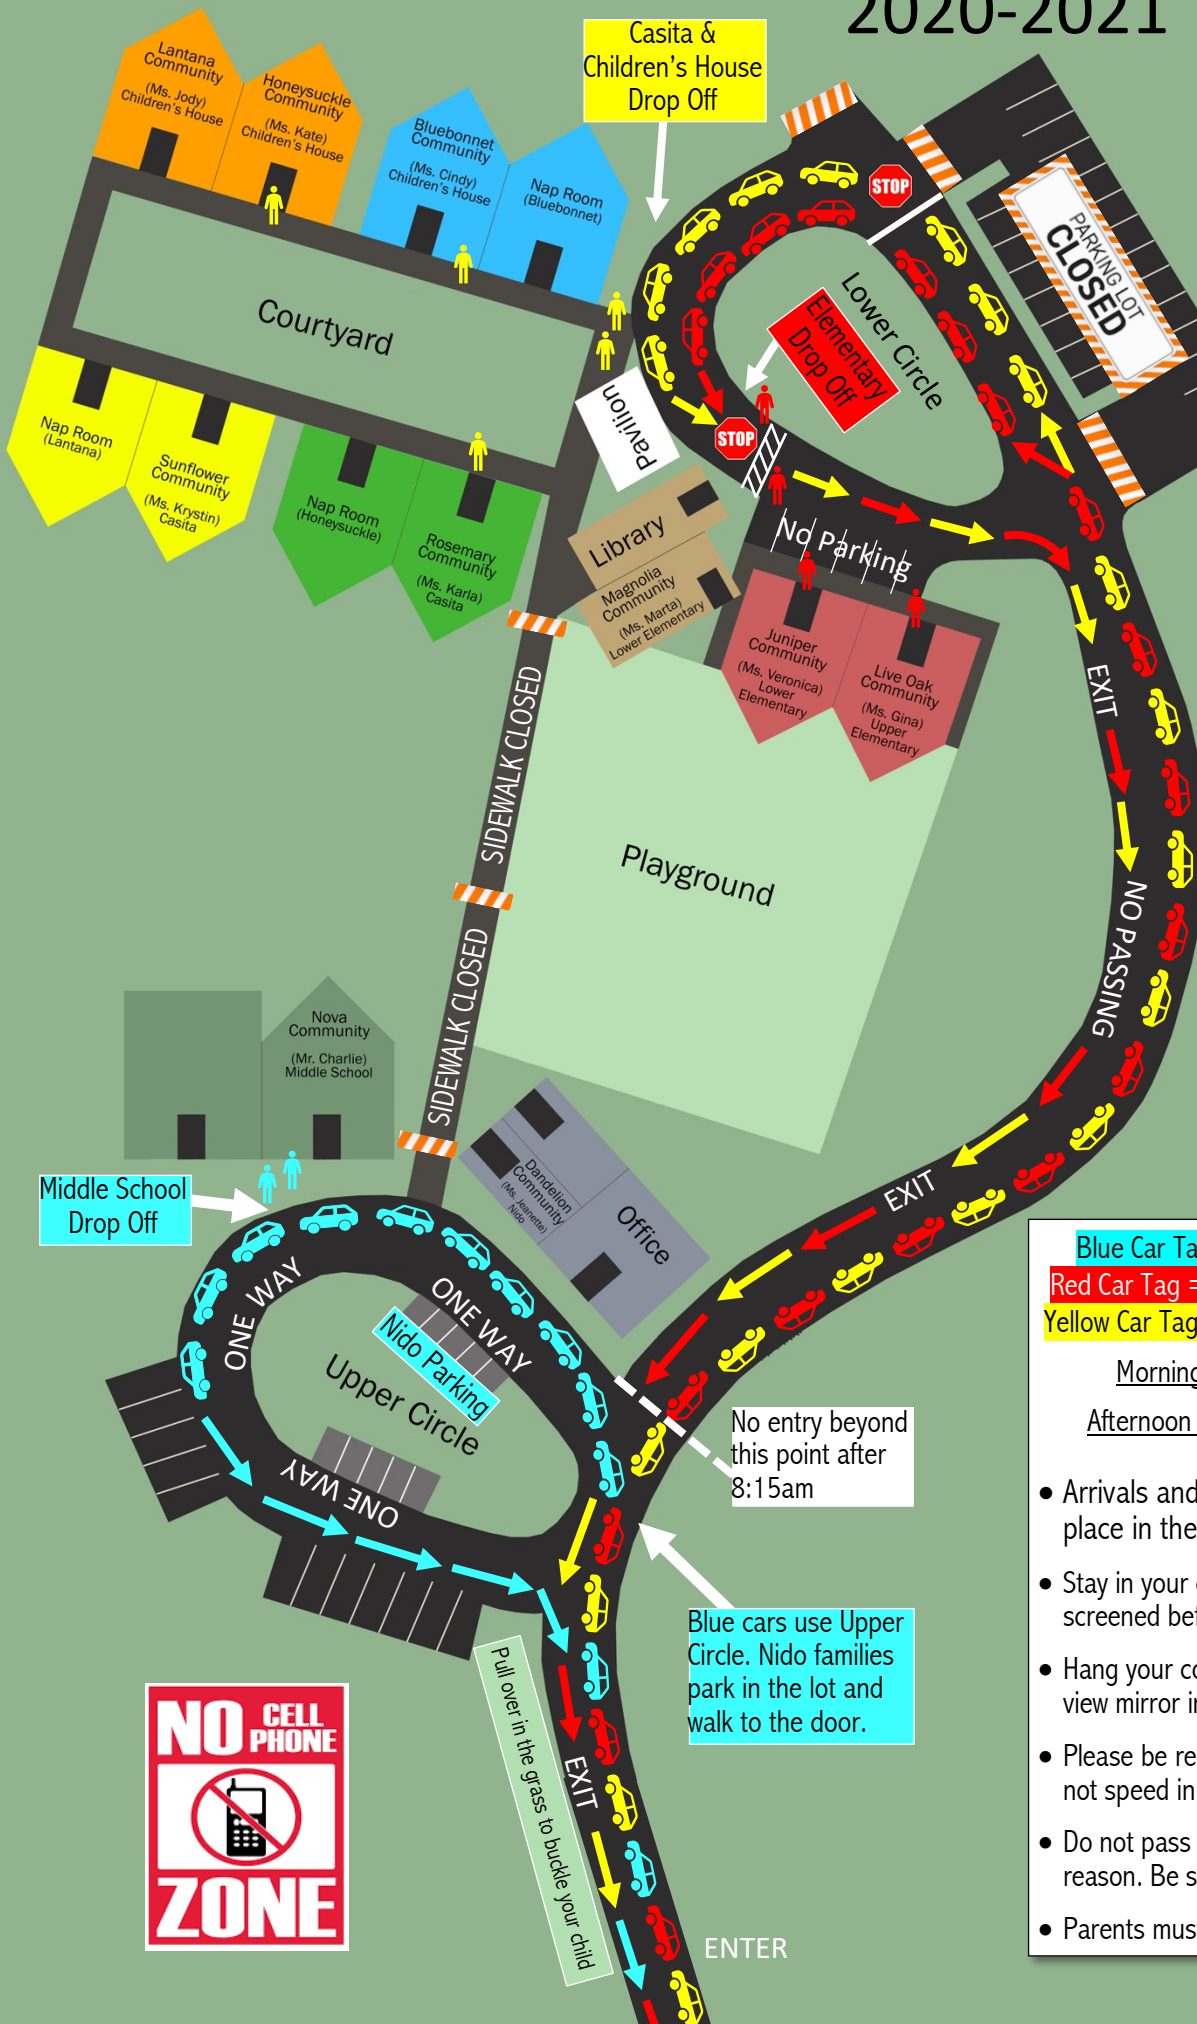

2020-2021 Traffic Map

Blue Car Tag = Nido & Middle School
Red Car Tag = Lower & Upper Elementary
Yellow Car Tag = Children's House & Casita

Morning Arrival: 8:00-8:15am
Afternoon Departure: 3:00-3:15pm

- Arrivals and departures **MUST** take place in the car line.
- Stay in your car. Children must be screened before exiting their vehicle.
- Hang your colored car tag from the rear-view mirror in your vehicle.
- Please be respectful of our neighbors. Do not speed in the neighborhood.
- Do not pass cars in the line for any reason. Be safe. Be patient.
- Parents must wear a mask.

SIDEWALK CLOSED

No entry beyond this point after 8:15am

Blue cars use Upper Circle. Nido families park in the lot and walk to the door.

Pull over in the grass to buckle your child

ENTER